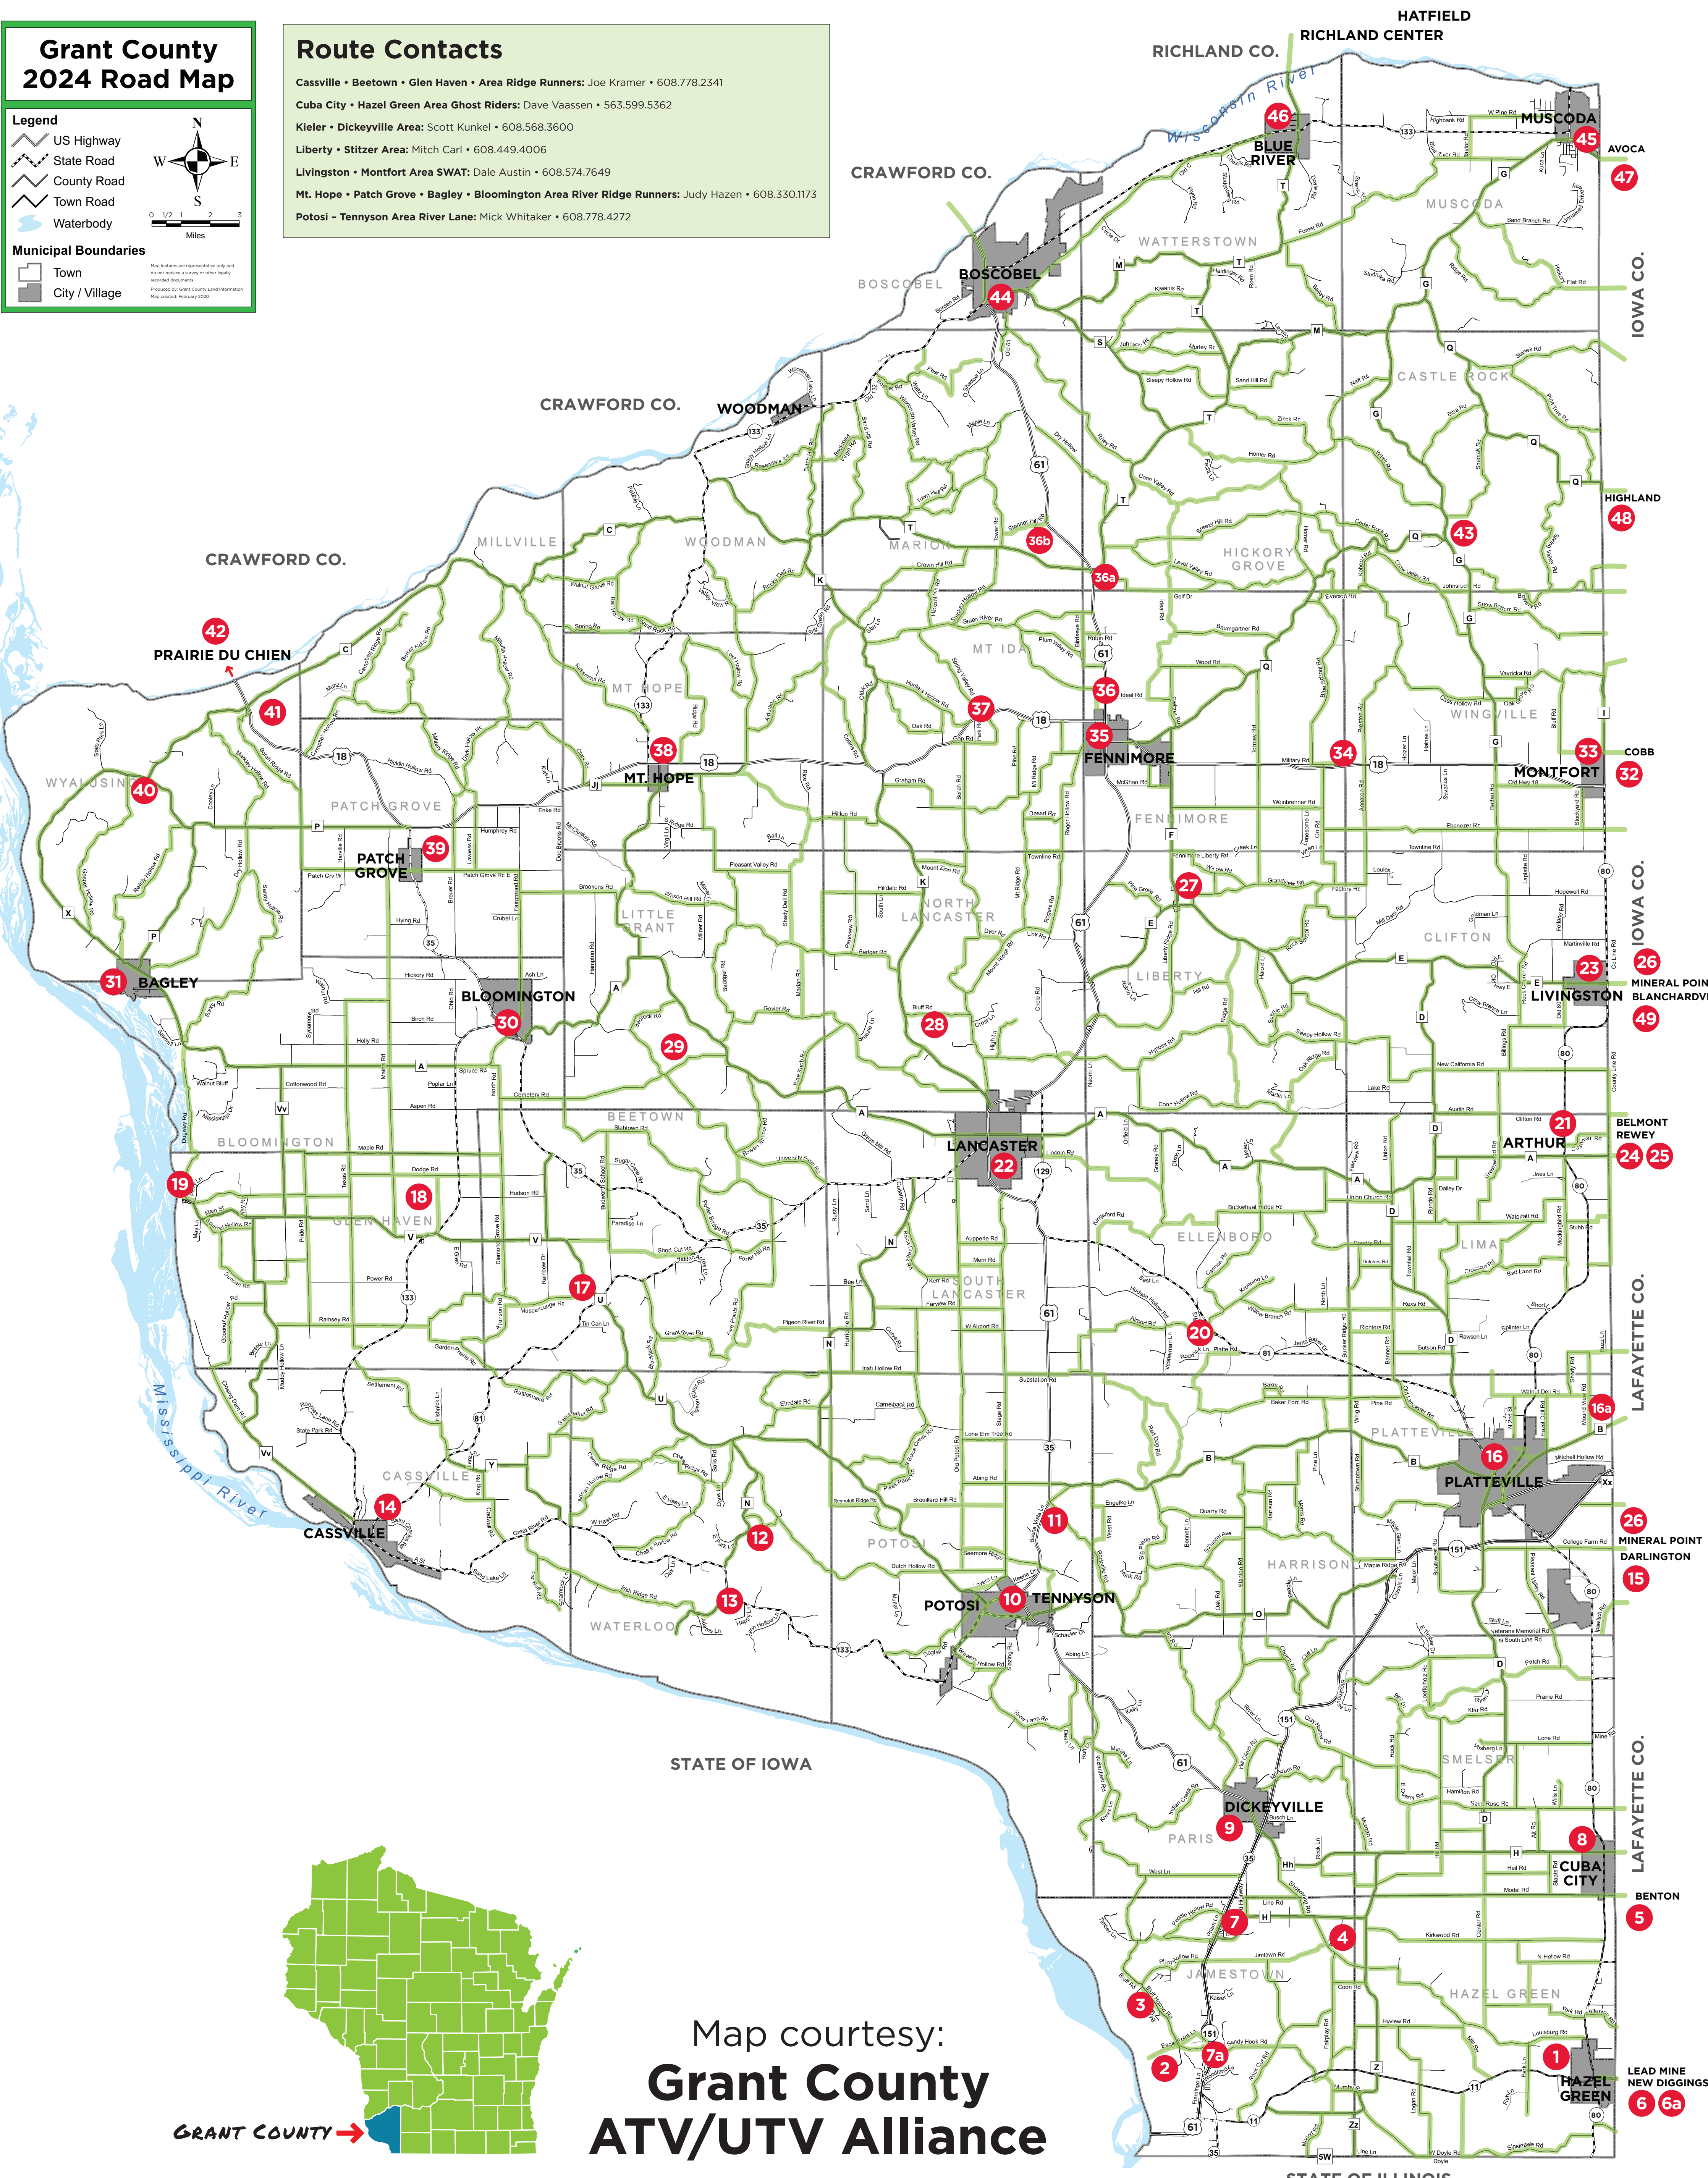

Map Key

-  Route
-  Fuel
-  Food and Drink
-  Rooms
-  Camping
-  Car Wash
-  Mechanic

1 Hazel Green		10 Potosi		20 Ellenboro		31 Bagley		40 Bagley	
2 Kieler		11 Rockville		21 Arthur		32 Cobb		41 Prairie du Chien	
3 Kieler		12 Burton		22 Lancaster		33 Monfort		42 Prairie du Chien	
4 Louisburg		13 Cassville		23 Livingston		34 Preston		43 Castle Rock	
5 Benton		14 Cassville		24 Belmont		35 Fennimore		44 Boscobel	
6 Leadmine		15 Darlington		25 Rewey		36 Fennimore		45 Muscoda	
6a New Diggings		16 Platteville		26 Mineral Point		36a Fennimore		46 Blue River	
7 Kieler		16a Platteville		27 Stitzer		36b Boscobel		47 Avoca	
7a Kieler		17 Beetown		28 Lancaster		37 Fennimore		48 Highland	
8 Cuba City		18 North Andover		29 Bloomington		38 Mt. Hope		49 Blanchardville	
9 Dickeyville		19 Glen Haven		30 Bloomington		39 Patch Grove			

Grant County 2024 Road Map

Legend

-  US Highway
-  State Road
-  County Road
-  Town Road
-  Waterbody

Municipal Boundaries

-  Town
-  City / Village

Map features are representative only and do not represent a survey or other legally recorded documents.
Published by Grant County Land Information Map Center February 2024

Route Contacts

Cassville • Beetown • Glen Haven • Area Ridge Runners: Joe Kramer • 608.778.2341
 Cuba City • Hazel Green Area Ghost Riders: Dave Vaassen • 563.599.5362
 Kieler • Dickeyville Area: Scott Kunkel • 608.568.3600
 Liberty • Stitzer Area: Mitch Carl • 608.449.4006
 Livingston • Montfort Area SWAT: Dale Austin • 608.574.7649
 Mt. Hope • Patch Grove • Bagley • Bloomington Area River Ridge Runners: Judy Hazen • 608.330.1173
 Potosi • Tennyson Area River Lane: Mick Whitaker • 608.778.4272

Map courtesy:
**Grant County
 ATV/UTV Alliance**

GRANT COUNTY →