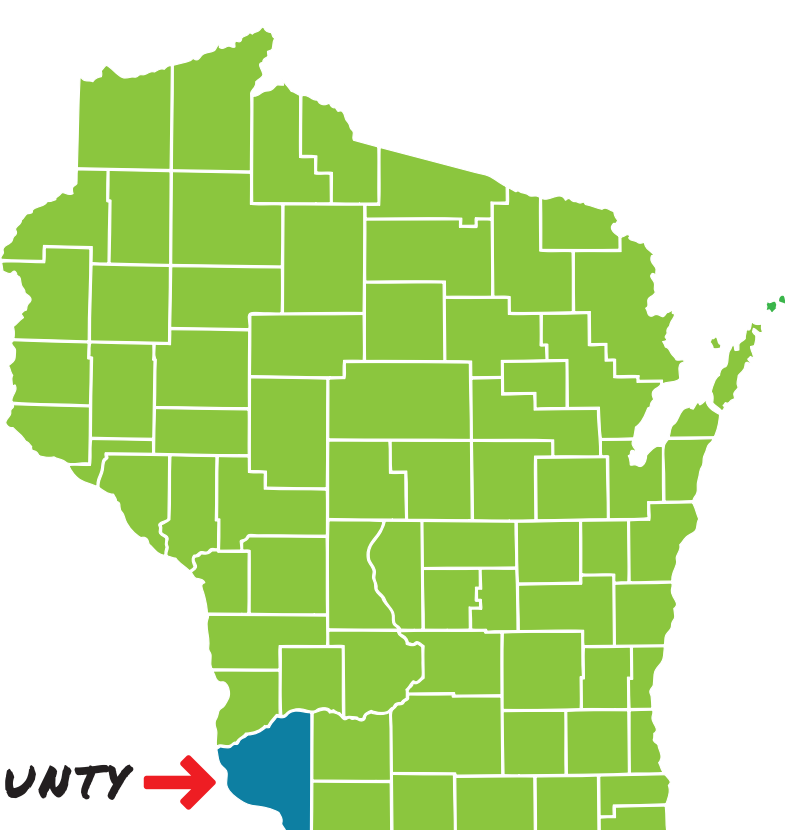

Map Key

-  Route
-  Fuel
-  Food and Drink
-  Rooms
-  Camping
-  Car Wash
-  Mechanic

1 Hazel Green		10 Potosi		20 Ellenboro		31 Bagley		40 Bagley	
2 Kieler		11 Rockville		21 Arthur		32 Cobb		41 Prairie du Chien	
3 Kieler		12 Burton		22 Lancaster		33 Monfort		42 Prairie du Chien	
4 Louisburg		13 Cassville		23 Livingston		34 Preston		43 Castle Rock	
5 Benton		14 Cassville		24 Belmont		35 Fennimore		44 Boscobel	
6 Leadmine		15 Darlington		25 Rewey		36 Fennimore		45 Muscoda	
6a New Diggings		16 Platteville		26 Mineral Point		36a Fennimore		46 Blue River	
7 Kieler		16a Platteville		27 Stitzer		36b Boscobel		47 Avoca	
7a Kieler		17 Beetown		28 Lancaster		37 Fennimore		48 Highland	
8 Cuba City		18 North Andover		29 Bloomington		38 Mt. Hope		49 Blanchardville	
9 Dickeyville		19 Glen Haven		30 Bloomington		39 Patch Grove			

Grant County 2024 Road Map

Legend

-  US Highway
-  State Road
-  County Road
-  Town Road
-  Waterbody

Municipal Boundaries

-  Town
-  City / Village

Map features are representative only and do not represent a survey or other legally recorded documents.
Published by Grant County Land Information Map Center February 2024

Route Contacts

Cassville • Beetown • Glen Haven • Area Ridge Runners: Joe Kramer • 608.778.2341
 Cuba City • Hazel Green Area Ghost Riders: Dave Vaassen • 563.599.5362
 Kieler • Dickeyville Area: Scott Kunkel • 608.568.3600
 Liberty • Stitzer Area: Mitch Carl • 608.449.4006
 Livingston • Montfort Area SWAT: Dale Austin • 608.574.7649
 Mt. Hope • Patch Grove • Bagley • Bloomington Area River Ridge Runners: Judy Hazen • 608.330.1173
 Potosi • Tennyson Area River Lane: Mick Whitaker • 608.778.4272